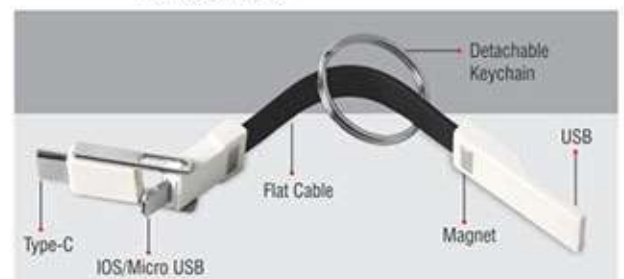

Wireless Speaker - C 14
(Universal phone compatibility)

- Wireless Speaker, just place your phone on the top
- Upto 19 hours continuous playback
- No bluetooth needed

3 In 1 Data Cable with Spinner - C 66
not just a toy!

- A fidget spinner that is not just a toy!
- Can charge iPhones and Android phones
- Has Lightning, Micro-USB, and USB 'C' type connectors

Magnetic 3 in 1 charging cable with Keychain - C 74

- The cable has Micro-USB, Lightning(iOS), and type C connectors
- Nice and convenient key ring design
- Built-in magnet for complete ease of use. Just open and plug in when needed
- Perfect for travel