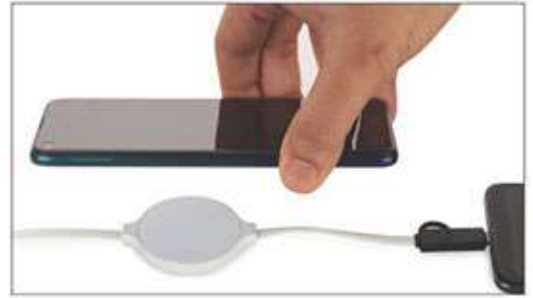

PLAY VIDEO

Scan code using phone camera

3 port USB hub converts single USB port into 3

**Cable with Wireless Charge
(iOS, Micro, Type C) - C 100**

- Innovative design: Cable with 5W wireless charger
- Can charge 2 phones at once
- Micro-USB, Lightning and Type 'C' connectors included

BIG
Branding area
with Wireless
Charger

**USB Hub
with Detachable Cable - C 101
(iOS, Micro, Type C)**

- Detachable cable with Micro-USB & Lightning ports
- Connect upto 3 pen drives, hard disks, phones
- Fresh design, compact USB hub with cable
- Separate Type C connector