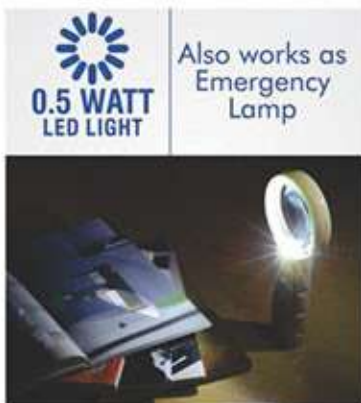

5 LED Magnifier - E 25

- 3x Magnification
- 5 LED illuminator
- Works on just 2xAA batteries

Magna : Magnifier with Lamp Function

(with Half Watt LED) - E 175

- Built- in Single Ultra Bright White LED
- Works on just 2 x AA batteries
- Powerful 3X magnification

Mini magnifier with LED illuminator- E 148

- Built in LED illuminator for reading in low light conditions
- Mini portable design

Flexi desk lamp - E 174

- Unique bead style Lamp with flexible neck
- Bright Warm-White light resembles natural sunlight
- Dual Power option: Works on 3 x AA batteries (not included) or USB power (cable included)