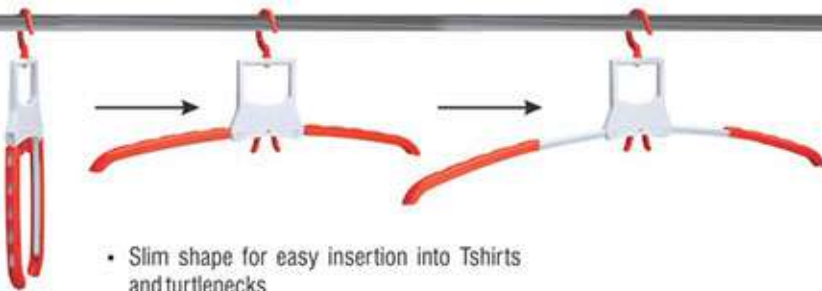

Folding Compact Scissors - E 186

- Ultra compact scissors that fits in the space of a pen
- Opens up automatically when cap is opened
- Very easy and intuitive to use

Folding Plastic Hanger - E 204

- Slim shape for easy insertion into T-shirts and turtlenecks
- Folds easily for saving space during travel and storage
- Adjustable design for kids & adults