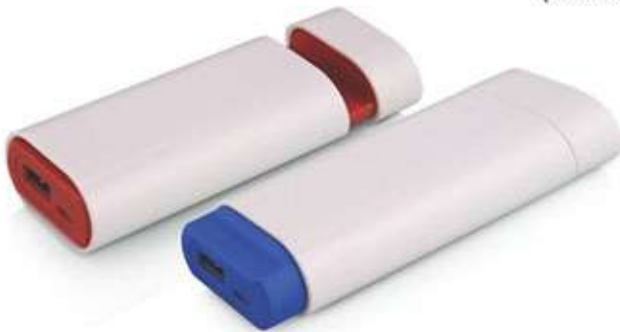

Powerglow Sliding Power Bank - C 42
(with mobile stand) (6,000 mAh)

- Logo lights up when in use
- Slide out body to reveal mobile stand
- Safety oriented: Intelligent protection against overcharging, over-discharging, and overload