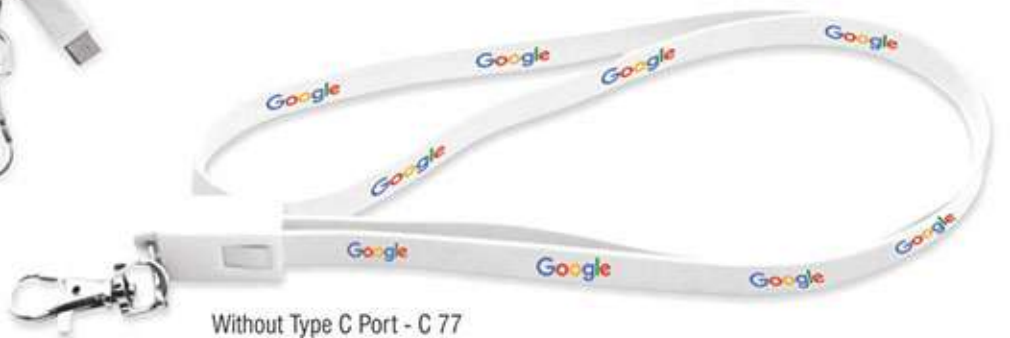

Lanyard Charging Cable with Lightning & Micro USB with USB Type C Port - C 76 / without USB Type C Port - C 77

- Lanyard features a swivel clip to add keys or ID badge
- Works as a lanyard & charging cable
- Has connectors for android and iPhone and also type C (optional)

Powerglow Desk power bank - C 43 dual USB ports (3,000 mAh)

- Proprietary connector: just place on base to charge
- Has 2 USB ports that can be used to charge devices when power bank is not charging
- Logo glows when base is plugged

POWER GLOW

Caplet Power bank - C 46 with hidden USB charging cable (3,000 mAh)

- Mini design suitable for travelling
- Micro-USB connector included in the body itself.
- Just lift the rubber cover to unveil.