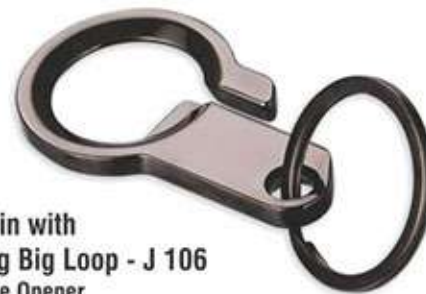

Keychain with Hanging Big Loop - J 106
and Bottle Opener