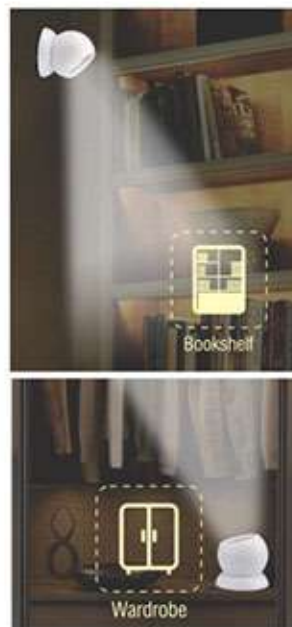

Voila : 4 in 1 Tumbler with LED Lamp, Table Fan & Mobile Stand (Dual Power) (USB Cable included) - E 210

- Bright LED table lamp with 3 brightness modes
- Integrated fan for use during hot days / power cuts
- Spacious tumbler to keep you organized
- Handy mobile stand to watch videos in landscape mode
- Ultra Flexible, can be adjusted to face any direction
- Touch sensitive button to turn the lamp & fan on/off and to adjust dimmer control
- Dual Power option: Works on 3 x AA batteries (not included) or USB power (cable included)

PLAY VIDEO

Scan code using phone camera

Magnetic 720 degree Sensor Light with Motion Sensor (with detachable magnetic stand) - E208s

Magnetic 720 degree work light with 3 light modes (with detachable magnetic stand) - E 208

Strong Magnetic

Light Sensor

Motion Sensor

- Round sensor light with auto on/ off function
- Built-in Motion and Light sensor
- Long battery life as light turns off automatically after set time, and works only in the dark
- No electricity needed, works on 3xAAA batteries