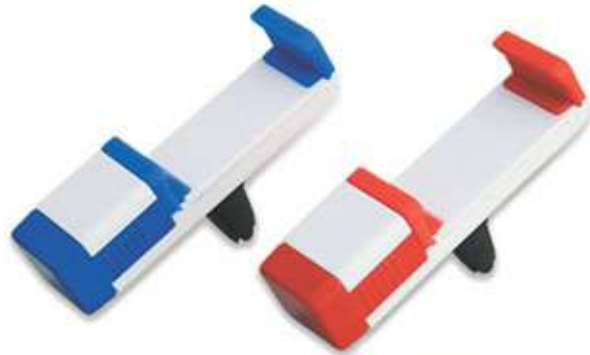

Car Trash Holder / Dustbin - E 205
(fits in car cup / bottle holder)

- Fits inside car cup holders and also side doors of most cars
- Wide mouth for easy use even while driving
- Also works as a car storage box
- Push to open, Auto-close lid

Car Vent Mobile Holder with Emergency Hammer - E 162

- A mobile holder that could be used in rescue operations
- Fits all size phones, holds your phone horizontally or vertically
- Fits inside car AC vent
- Concealed emergency window breaker

Silicon Mobile Wallet - E 118
(Universal Phone Design)

- Suitable design for cards and visiting cards
- Comes with strong adhesive tape

Silicon Mobile Wallet with Curly Stand - E 119

- No need to carry separate wallet for short strolls, morning walks, etc
- Works as a mobile stand also
- Can be used for: Cash, Visiting cards, Credit cards, Metro card, Parking tickets, etc

Dilbert style Mobile Holder - E 164
For Table & Car Vent

- Versatile phone stand for table and car
- Can hold your phone horizontally or vertically
- Ideal for using GPS, watching videos, movies, pictures, etc.
- Universal design, fits all phones with straight back