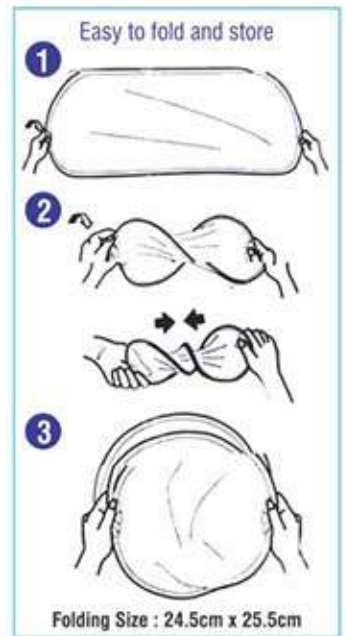

- Block Sunlight & harmful UV rays
- Reflective Silver Polyester
- Big Branding Area
- Folds to save space

Open Size : 149.3cm x 69cm