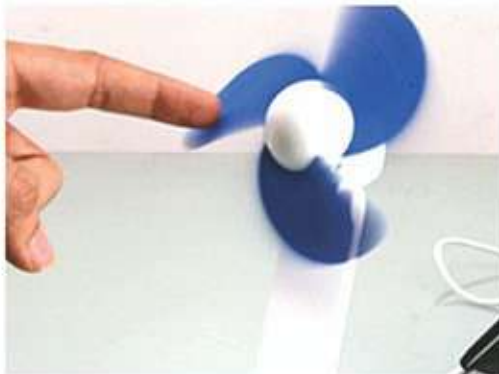

Folding Laptop Stand - C 20
(Suitable for travel)

- Fits all 13"-18" laptops
- Better screen level reduces neck and shoulder strain
- Improves keyboard angle for easier and faster typing
- Huge branding area, folds to save space

Folding Table USB fan - C 37

- Takes very little space on your desk
- Works with Laptops, Pcs and even Power Banks!
- Harmless Blades
- Can be folded when not in use

PLAY VIDEO

Scan code using phone camera

Clip-on charging cable - C 78
with double side light up logo
(for iOS, Micro-USB, Type C)

- Logo glows when cable is used.
- Useful for charging and syncing data
- Reversible iPhone / Micro USB connector for less cluttered feel

3 in 1 Mobile Fan - C 40
Android/ Windows/ iPhone

- This mini mobile fan will make you feel cool wherever you are. All you need is your phone / power bank.
- Blades made of high quality silicon which are safe to use
- Just plug and play