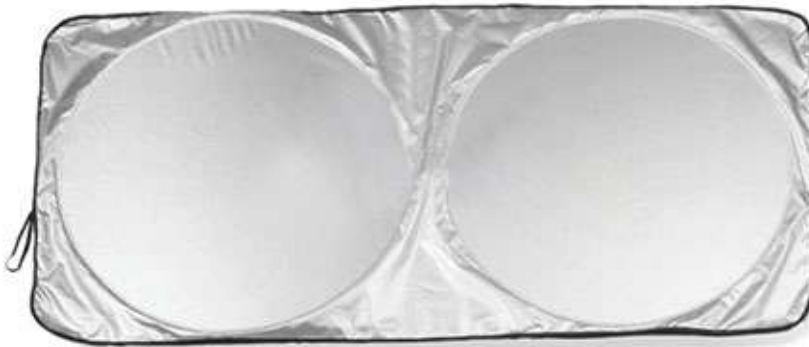

Folding Car Sun Visor - E 228