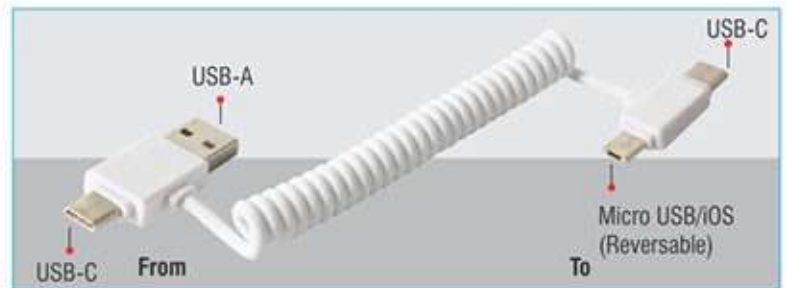

PLAY VIDEO

Scan code using phone camera

**mini Notebook / PC Speakers
(with Volume Control) - C 01**

- Volume control Adjustment dial at the back
- Powerful sound output

**12 v Two Way USB
Car Charger - C 09**

Glow In The Dark Dual Car Charger - C 50

- Dual USB port can charge 2 devices simultaneously
- Prominent glowing imprint area that's impossible to ignore
- Logo glows when in charger in use

BrandGlow: Light up car charger - C 68
with Full branding area
(Dual USB Ports) (2.4A output)