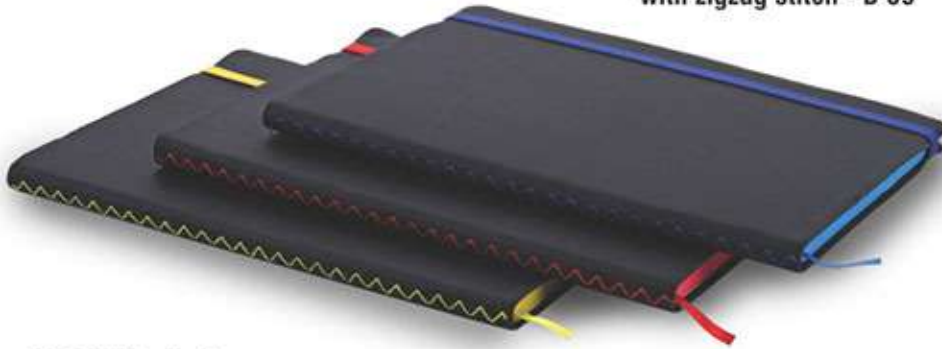

**Neon Notebook
with zigzag stitch - B 89**