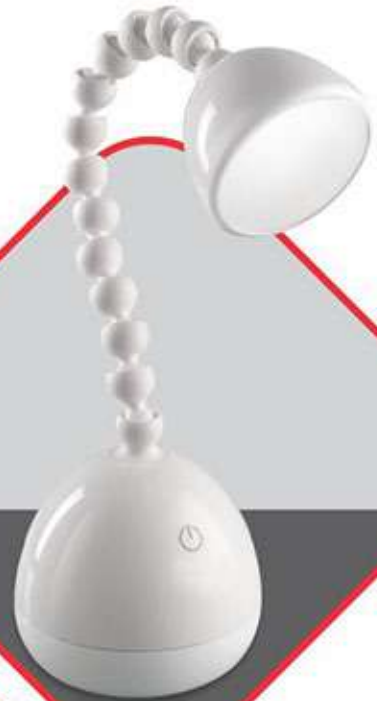

*“Enriching Lives with
Innovation & Quality”*

Catalogue