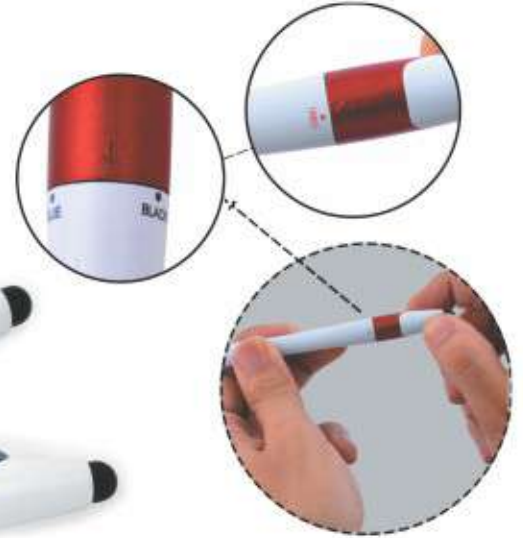

Oval Flat Pen - L 140

- Fresh design flat pen
- Easily printable large area on both sides
- Flat clip for extra area

Twisty 3 refill Pen with Stylus (Ultra Sleek) - L 91

- Ultra sleek 3 refill pen
- Just twist to change refill color
- Stylus at the back
- 3 refill colors: Black, Red & Blue

Tyre Marks Pen in Black Body - L 132

Special textured body pen

Prism Body Pen - L 133

- Prism style textured body catches attention
- Textured body gives a shimmering feel

- Resembles the shape of tyre marks
- Available in multiple clip color combination
- Great promotional gift for travel, tyre, automobile related companies