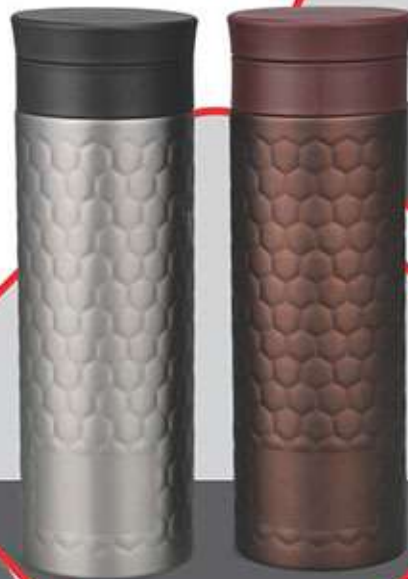

*“Enriching Lives with
Innovation & Quality”*

Catalogue