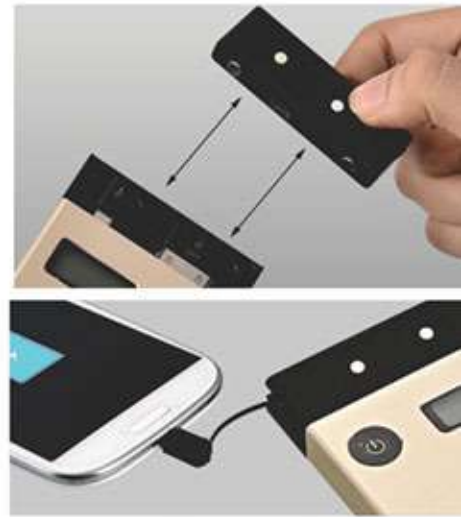

Without Type C Port - C 77

Powerglow Desk power bank - C 43 dual USB ports (3,000 mAh)

- Proprietary connector: just place on base to charge
- Has 2 USB ports that can be used to charge devices when power bank is not charging
- Logo glows when base is plugged

POWER GLOW

Caplet Power bank - C 46 with hidden USB charging cable (3,000 mAh)

- Mini design suitable for travelling
- Micro-USB connector included in the body itself.
- Just lift the rubber cover to unveil.

**Premium Magic Box
Power Bank - C 18**
Hassle-free power backup

- High quality Lithium polymer battery
- Exclusive Aluminium alloy body
- In-built retractable cables
- iPhone connector pins included
- High safety design: Discharge, Overcharge, Overload, Short-circuit, and Lighting protection function